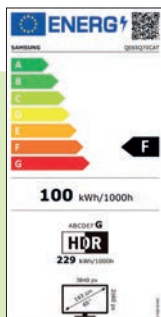

VIDEO

| | |
|----------------------------|--------------------------|
| Picture Engine | Quantum Processor 4K |
| HDR (High Dynamic Range) | Quantum HDR |
| HDR10+ | Sì, Adaptive & Gaming |
| HLG | Sì |
| Contrasto | Dual LED |
| Colore | 100% Volume Colore |
| Viewing Angle | Wide |
| Micro Dimming | Supreme UHD Dimming |
| Contrast Enhancer | Sì |
| Motion Technology | Motion Xcelerator Turbo+ |
| Smart Calibration | Basic |
| Adaptive Picture | Sì |
| AI Upscale | Sì |
| Brightness/Color Detection | Sì |

ECO

| | |
|------------------------------------|----|
| Classe di efficienza energetica | F |
| Auto Power Off & Auto Power Saving | Sì |

FUNZIONALITÀ SMART

| | |
|-------------------------|--|
| Smart TV | Sì, Tizen™ |
| Bixby | Integrato |
| Alexa | Integrato |
| Google Assistant | Compatibile |
| SmartThings App Support | Sì |
| Universal Guide | Sì |
| Multi Device Experience | TV to Mobile, Mobile to TV, TV initiate mirroring, TV Sound to Mobile, Sound Mirroring, Wireless TV On |
| Tap View | Sì |
| Multi View | Sì, fino a 2 video |
| Ambient Mode | Ambient Mode+ |
| Workspace | Sì, Advanced |
| Wireless Dex | Sì |
| NFT | Nifty Gateway |