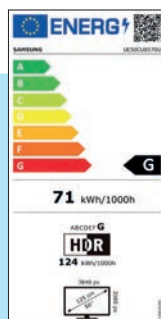

| | |
|----------------------|-------------|
| Polliciaggio | 50" |
| Risoluzione | 3840 x 2160 |
| Refresh Rate | 50 Hz |
| Schermo antiriflesso | N/A |

VIDEO

| | |
|----------------------------|-----------------------|
| Picture Engine | Crystal Processor 4K |
| HDR (High Dynamic Range) | HDR |
| HDR10+ | Support |
| HLG | Sì |
| Contrasto | Mega Contrast |
| Colore | Dynamic Crystal Color |
| Viewing Angle | N/A |
| Micro Dimming | UHD Dimming |
| Contrast Enhancer | Sì |
| Motion Technology | Motion Xcelerator |
| Smart Calibration | N/A |
| Adaptive Picture | N/A |
| AI Upscale | N/A |
| Brightness/Color Detection | Brightness Detection |

ECO

| | |
|------------------------------------|----|
| Classe di efficienza energetica | G |
| Auto Power Off & Auto Power Saving | Sì |

FUNZIONALITÀ SMART

| | |
|-------------------------|---|
| Smart TV | Sì, Tizen™ |
| Bixby | Integrato |
| Alexa | Integrato |
| Google Assistant | Compatibile |
| SmartThings App Support | Sì |
| Universal Guide | Sì |
| Multi Device Experience | Mobile to TV, TV Sound to Mobile, Sound Mirroring, Wireless TV On |
| Tap View | Sì |
| Multi View | Sì, fino a 2 video |
| Ambient Mode | N/A |
| Workspace | Sì |
| Wireless Dex | Sì |
| NFT | Nifty Gateway |