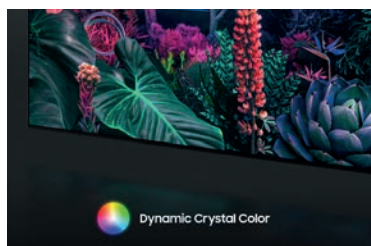

SAMSUNG

Crystal UHD 50"

UE50CU8570UXZT

CU8570

17
YEARS
Global No.1 TV
Samsung is rated No.1 TV brand for 17 years

DYNAMIC CRYSTAL COLOR

Regala colori vibranti e immagini cristalline

AIRSLIM DESIGN